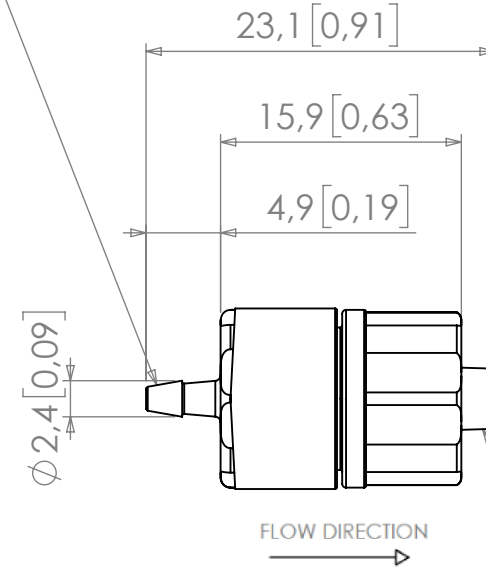

TO SUIT 1.6mm (1/16") ID TUBE

MALE LUER LOCK TO ISO 80369-7

1	-	-	-	18/02/2019	
REV	CREATED	CHECKED	APPROVED	REV DATE	REVISION SUMMARY

MATERIAL: ABS, POLYSTYRENE, SILICONE

If dimensional information is critical, please contact Eoxshop.com for confirmation. All dimensions are in accordance with the manufacturers drawings and are subject to change without prior notice.

EOXSHOP
 TEL: +44 (0) 23 9226 6031
 WWW.EOXSHOP.COM
 SALES@EOXSHOP.COM

TITLE: ISO 80369-7 FILTERED CHECK VALVE, MALE LUER LOCK TO 1/16" BARB, POLYSTYRENE/ABS BODY WITH SILICONE DISK

	DIM'S mm[inch]	SCALE NTS	SIZE A4	SHEET 1 / 1	DOCUMENT NUMBER E-C-190013	REVISION 1
--	-------------------	--------------	------------	----------------	-------------------------------	---------------