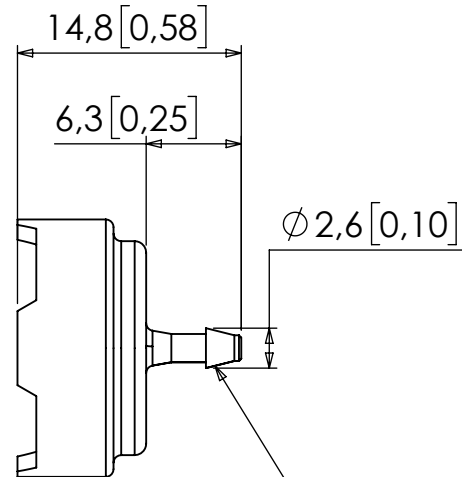

B

B

C

C

D

D

TO SUIT 1.6mm(1/16")ID TUBE

1				21/09/2023	FIRST RELEASE
REV	CREATED	CHECKED	APPROVED	DWG DATE	REVISION SUMMARY
MATERIAL: POLYPROPYLENE					
If dimensional information is critical, please contact Eoxshop.com for confirmation. All dimensions are in accordance with the manufacturers drawings and are subject to change without prior notice.				EOXSHOP TEL: +44 (0) 23 9226 6031 WWW.EOXSHOP.COM SALES@EOXSHOP.COM	
TITLE: IN-LINE PICK UP FILTER, 1/16" BARBED PORTS 105 MICRON, TEAL POLYPROPYLENE BODIED, POLYPROPYLENE					
		DIM'S mm[inch]	SCALE NTS	SIZE A4	SHEET 1 / 1
				DOCUMENT NUMBER E-M-230015	REVISION 1