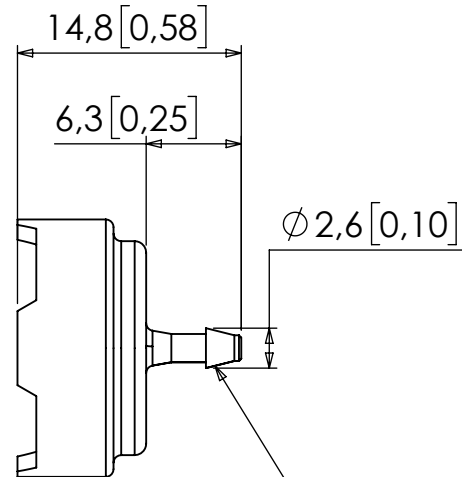

B

B

C

C

D

D

TO SUIT 1.6mm(1/16")ID TUBE

1				21/09/2023	FIRST RELEASE
REV	CREATED	CHECKED	APPROVED	DWG DATE	REVISION SUMMARY
MATERIAL: POLYPROPYLENE					
If dimensional information is critical, please contact Eoxshop.com for confirmation. All dimensions are in accordance with the manufacturers drawings and are subject to change without prior notice.				EOXSHOP TEL: +44 (0) 23 9226 6031 WWW.EOXSHOP.COM SALES@EOXSHOP.COM	
TITLE: IN-LINE PICK UP FILTER, 1/16" BARBED PORTS 150 MICRON, CLEAR POLYPROPYLENE BODIED, POLYPROPYLENE					
	DIM'S mm[inch]	SCALE NTS	SIZE A4	SHEET 1 / 1	DOCUMENT NUMBER E-M-230016
					REVISION 1