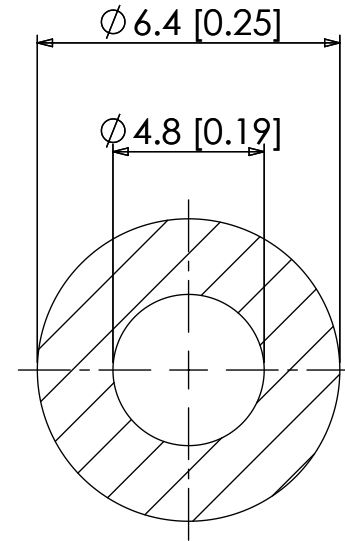

B

B

C

C

D

D

CROSS SECTION OF HOSE

1	WTsang	TTsang	SBurton	05/10/2016		
REV	CREATED	CHECKED	APPROVED	REV DATE	REF No.	REVISION SUMMARY

EOXSHOP  
 TEL: +44 (0) 23 9226 6031  
 WWW.EOXSHOP.COM  
 SALES@EOXSHOP.COM

TITLE: 6.4 MM OD X 4.8 MM (3/16") ID SILICONE TUBE, NATURAL COLOUR - 25M

	DIM'S mm[inch]	SCALE NTS	SIZE A4	SHEET 1 / 1	DOCUMENT NUMBER E-T-160114	REVISION 1
--	-------------------	--------------	------------	----------------	-------------------------------	---------------